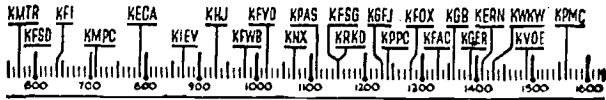

YOUR RADIO TODAY

[The information contained in this schedule is furnished by the stations broadcasting the program.]

SUNDAY CHURCH SERVICES

<p>7 A.M. KGER—Pentecostal. KNX—Air Church.</p> <p>7:30 A.M. KFVD—Rev. Salas. KRKD—Rev. Squires.</p> <p>8 A.M. KNX—Air Church (8:05.) KFVD—Rev. Salas. KFAC—Country Church. KGER—Kingdom Within.</p> <p>8:15 A.M. KPAS—Immanuel Baptist.</p> <p>8:30 A.M. KMTR—W. B. Record. KFVD—Church of Christ.</p> <p>9 A.M. KFAC—Liberal Catholic Hr</p> <p>9:15 A.M. KGER—March Ahead Time</p> <p>9:30 A.M. KPPC—Bible Class. KPAS—Church on High.</p> <p>10 A.M. KMPC—Wesley League.</p> <p>10:15 A.M. KFOX—Independ. Church.</p> <p>10:30 A.M. KPPC—Church News. KFSG—Aimee McPherson.</p> <p>11 A.M. KFOX—Presbyterian Ch. KPPC—Church Service.</p>	<p>KFAC—Methodist Church. KPAS—Church Open Door. KMTR—Church of Christ</p> <p>11:30 A.M. KGER—Church of Christ. KFOX—Christian Church.</p> <p>12 NOON KMTR—St. Brendan Church</p> <p>12:30 P.M. KHJ—Children's Chapel.</p> <p>1 P.M. KHJ—Lutheran Hr.</p> <p>1:30 P.M. KPAS—Church of Barn. KHJ—Young People Church</p> <p>2 P.M. KMTR—Pastor Egertson.</p> <p>2:30 P.M. KFOX—Rev. Billy Adams. KPAS—Burbank 4 Square.</p> <p>3 P.M. KFSG—Evangelistic. KFOX—Rev. Ivie. KPAS—El Monte Nazarene</p> <p>3:30 P.M. KPAS—Church Christ.</p> <p>4 P.M. KFOX—Locy West. KGER—Heralds of Hope. KECA—Church Federation. KMTR—Nazarene Voice. KPAS—Christian Church.</p> <p>4:30 P.M. KGER—Colonial Tabernacle</p>	<p>KMTR—Bible Treasury.</p> <p>5 P.M. KPAS—Lincoln Presb. Ch.</p> <p>5:30 P.M. KGER—Rev. Weber. KPAS—Helen Markham.</p> <p>6 P.M. KPAS—Holliston Methodist.</p> <p>6:30 P.M. KFOX—Rev. Ivie. KGFJ—Tabernacle. KPAS—Beyond Tomorrow.</p> <p>7 P.M. KFVB—Dr. MacLennan. KFSG—Aimee McPherson.</p> <p>7:15 P.M. KMTR—Church of Christ.</p> <p>7:30 P.M. KFOX—Rev. Crevis. KPAS—Church Open Door.</p> <p>8 P.M. KFOX—Christian Science. KFVB—Presbyterian Ch. KMTR—Floyd B. Johnson. KFAC—Methodist Church.</p> <p>9:30 P.M. KFVB—Pacific Lutheran. KFOX—Rev. Ivie. KGFJ—Boyd Johnston. KFAC—"Glorious Hope." KFSG—Wendell St. Clair.</p> <p>10:30 P.M. KPAS—Bright Cor. Church. KNX—Air Church.</p>
---	--	--